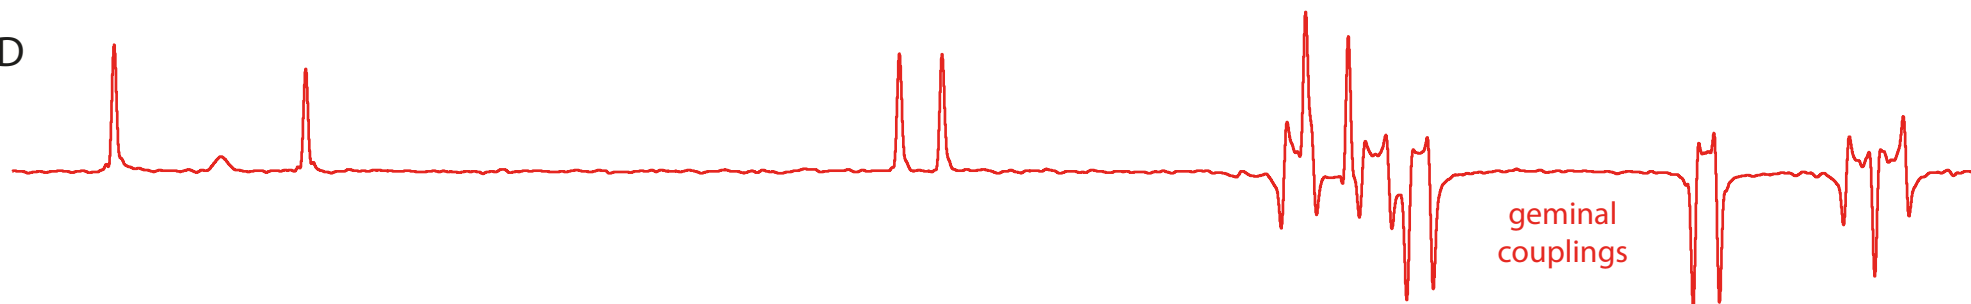

1D ^1H

TSE-PSYCHE

BIRD

CYBORG

2.6 2.4 2.2 2.0 1.8 1.6 1.4 [ppm]