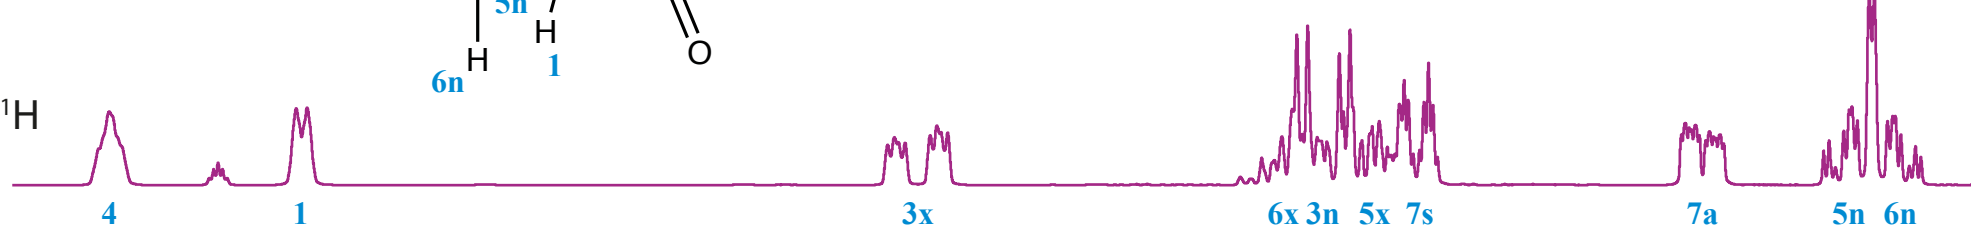

1D ^1H

TSE-PSYCHE

BIRD

CYBORG

2.6 2.4 2.2 2.0 1.8 1.6 1.4 [ppm]