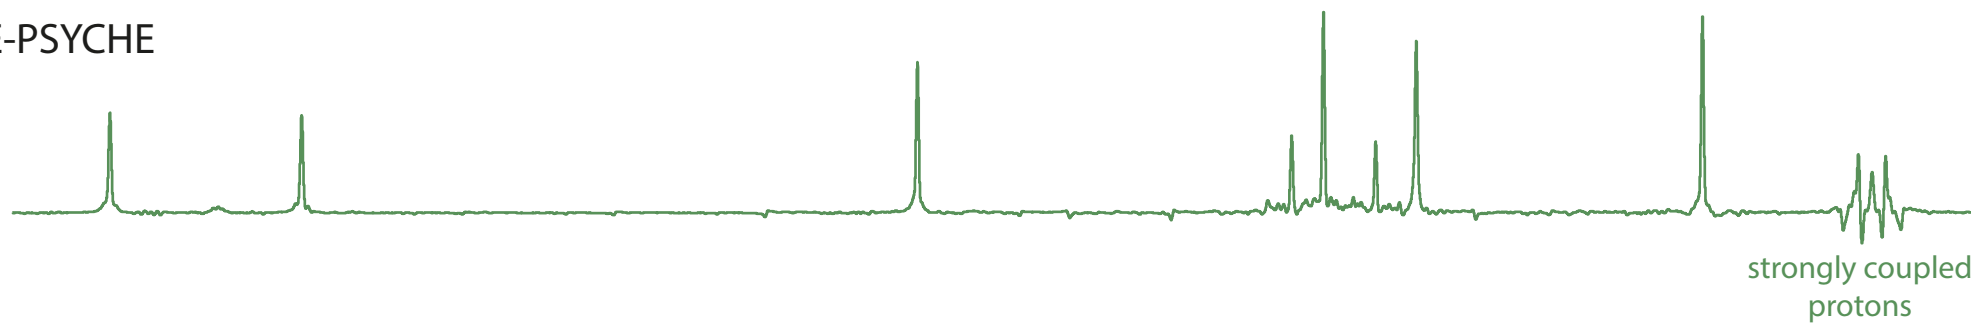

1D ^1H

TSE-PSYCHE

BIRD

CYBORG

2.6 2.4 2.2 2.0 1.8 1.6 1.4 [ppm]