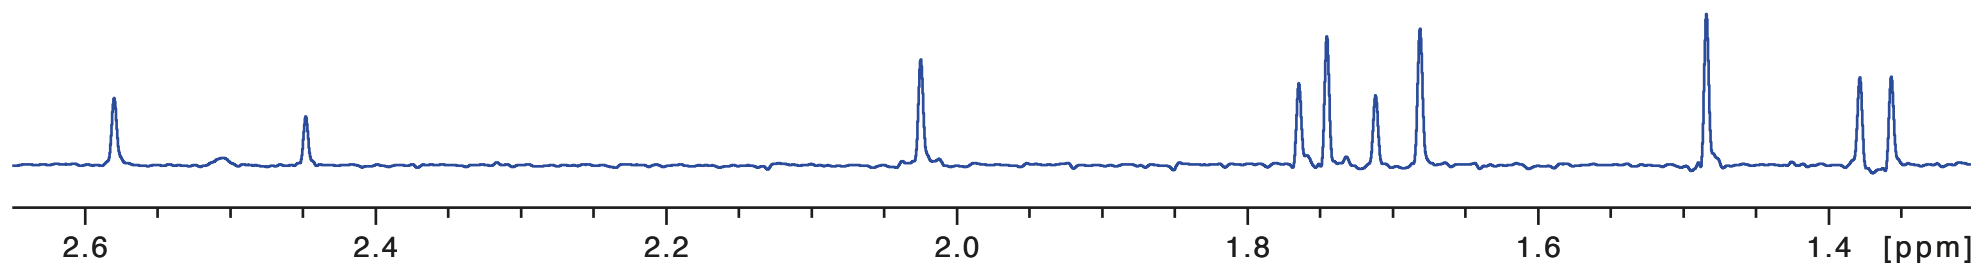

1D ^1H

TSE-PSYCHE

BIRD

CYBORG

2.6 2.4 2.2 2.0 1.8 1.6 1.4 [ppm]